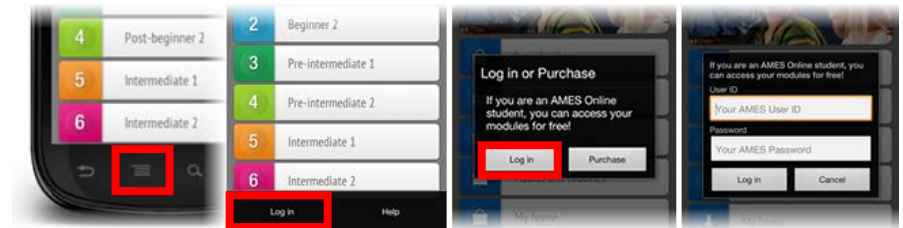

<https://itunes.apple.com/app/id940440585>.

2 Log in

Tap any module. Tap any lesson. Tap Log In. Log in with your **LMS User ID** and **Password**. This is the same login that you use for the World Wide English online courses.

3 Download your units!

Tap  to download the units for free.

After it's downloaded, you can use it any time, offline or online.

1 Download the Android app

Go to <http://amesenglish.cn/app/>

2 Log in

Tap any module. Tap any lesson. Tap Log In. Log in with your **LMS User ID** and **Password**. This is the same login that you use for the World Wide English online courses.